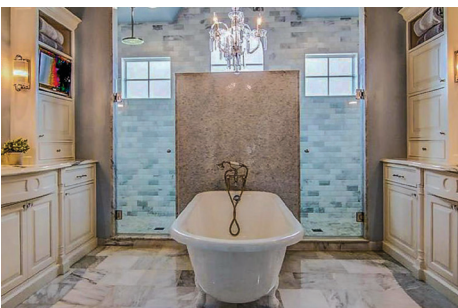

Hidden Ridge Residence

Scope: New Luxury Residence and Pool

Location: Mazomanie, Wisconsin

Designer: Shulfer Architects

This new home is situated 25 miles northwest of Madison, Wisconsin, behind a set of private gates is a sanctuary positioned high atop a hill overlooking the small town of Mazomanie. Hidden Ridge, the five bedroom, seven-bathroom sprawling luxury retreat was custom built by Friede & Associates in 2011 for Minnesota Wild All-Star defenseman Ryan Suter.

The 12,000-square-foot mansion is located on 120 acres and features just about every amenity one could want—an in-ground pool and hot tub, tennis court, home theatre, an executive office, fitness room, wine cellar, library, butler's pantry, and chef's kitchen with top-of-the-line appliances.

In addition, this stunning home features two fireplaces, vaulted ceilings, geothermal radiant floor heating, central air conditioning, and an attached three-car garage. This home is ideal for entertaining and also includes an inviting great room, lower level pub/billiard room, a full-house audio system, and rich wood and stone accents. The living area is extended outdoors with an expansive covered dining space, with outdoor kitchen and fireplace, adjacent to the oversized pool and hot tub.