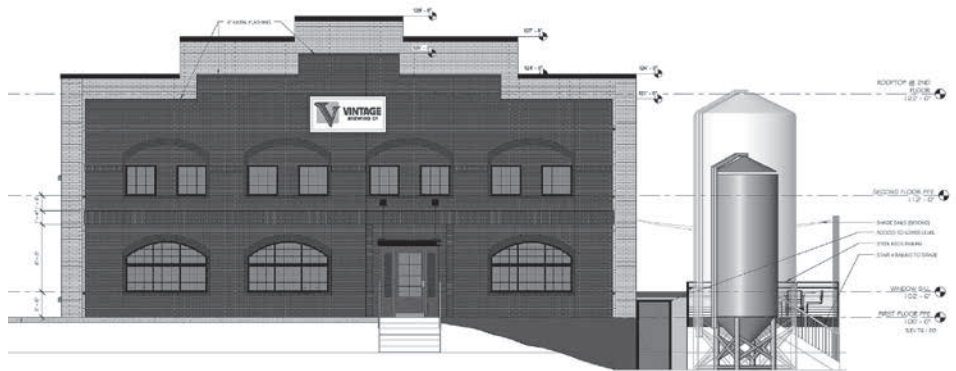

The Excitement Is Building!

Winter 2017

New Microbrewery, Restaurant, Beer Garden and Banquet Facility Coming to Sauk City

Friede & Associates is pleased to announce that work has begun on the new Vintage Brewing Co. brewery, restaurant and banquet facility located in Sauk City, Wisconsin.

The Vintage project includes the development of a 10,000-square-foot microbrewery on the facility's lower level, and allows for the development of a new bar, restaurant and outdoor beer garden on the main level, as well as a meeting and banquet facility with seating for 250 on the second level. The complex takes maximum advantage of the amazing views its location along the Wisconsin River provides. The project is scheduled for a Fall 2017 completion.

An open house and brewery design reveal was held on September 15 at Ramaker Associates in Sauk City. Ramaker is Friede's design/build partner on this project.

Vintage Brewing Co. is a family-owned and operated brewpub in Madison, Wisconsin, featuring "elevated Americana" cuisine and an eclectic array of highly-acclaimed house-made brews. The Woodshed Ale House, also owned by Vintage Brewing Co., is the Sauk Prairie Riverway's premier destination for craft beer and good times, featuring the best local craft beer, an impeccable wine list and full bar...not to mention their delectable hand-crafted pizzas!

Stay tuned for more news about this project!

Design/Build • Construction Management

P.O. Box 248 • Reedsburg, WI 53959 • T 608-524-4383 • T 608-244-1900
F 608-524-8393 • Visit us online at www.friede.com